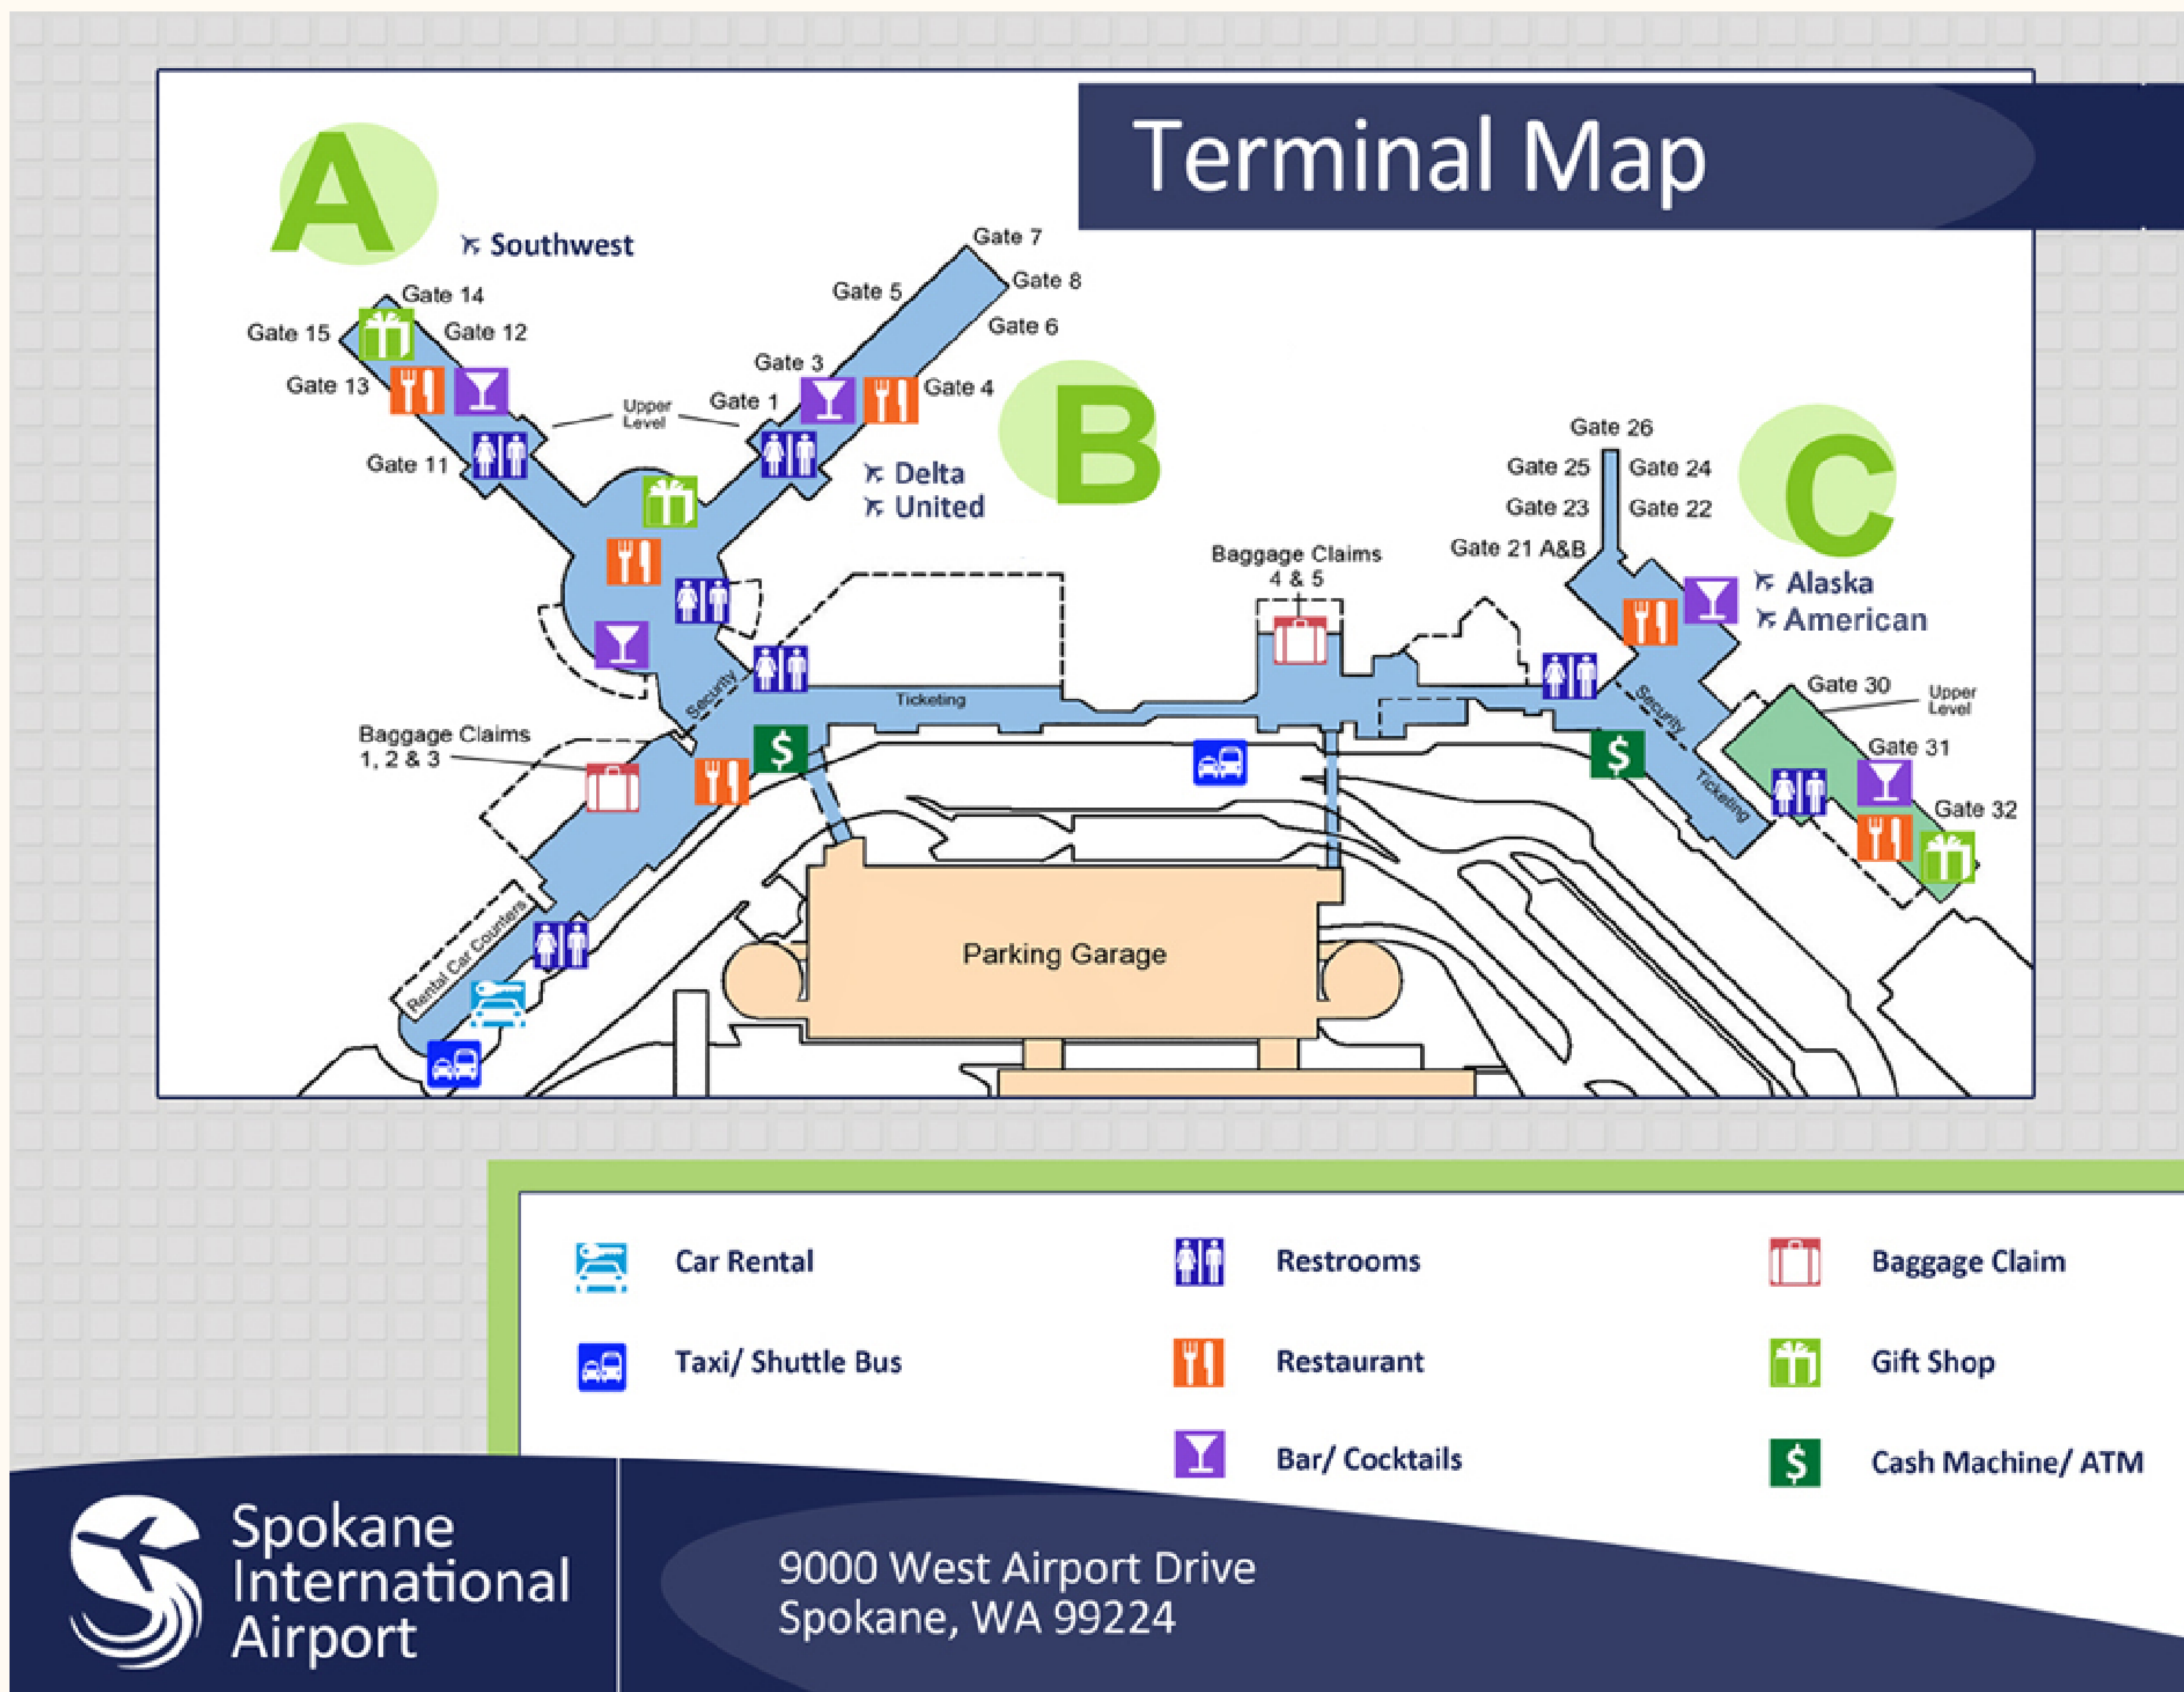

Spokane Airport Arrival Information

*Please be sure the Transportation Department has your current cell phone number

Concourse A & B

Airlines: U.S. Airways, Delta, Southwest, and United

Flights from Concourse A & B will pick up luggage at Baggage Claim 1, 2 or 3. After you retrieve your luggage, please proceed through the rental car area and exit at the North end of the building. Your driver and a dark blue Coeur d'Alene Resort van will be parked in the Ground Transportation area.

Concourse C

Airlines: Alaska Airlines, Frontier, and Allegiant

Flights from Concourse C will pick up luggage at Baggage Claim 4 or 5. After you retrieve your luggage, please proceed through the baggage Lobby to curbside immediately outside of the baggage lobby, and to the left of the crosswalk.

Should you experience any problems with your transfer, please contact the transportation desk at (800) 688-5253 EXT. 7132