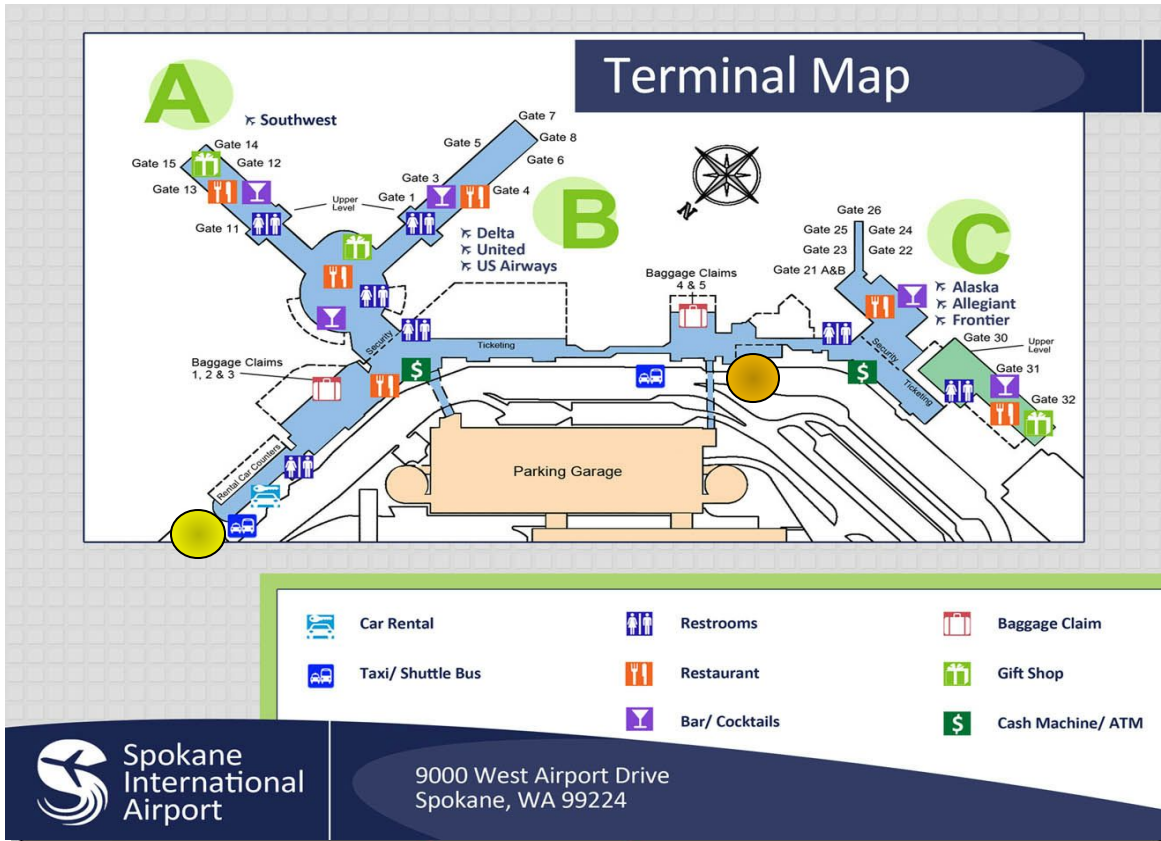

Spokane Airport Arrival Information

Please be sure the Transportation department has your current cell phone number

Concourse A & B

Airlines: U.S Airways, Delta, Southwest, and United

Flights from Concourse A & B will pick up luggage at Baggage Claim 1, 2 or 3. After you retrieve your luggage, please proceed through the rental car area and exit at the North end of the building. Your driver and a dark blue Coeur d'Alene Resort van will be parked in the Ground Transportation area.

Concourse C

Airlines: Alaska Airlines, Frontier, and Allegiant

Flights from Concourse C will pick up luggage at Baggage Claim 4 or 5. After you retrieve your luggage, please proceed through the baggage Lobby to curbside immediately outside of the baggage lobby, and to the left of the crosswalk.

Should you experience any problems with your transfer, please contact the transportation desk at (800) 688-5253 ext 7132.